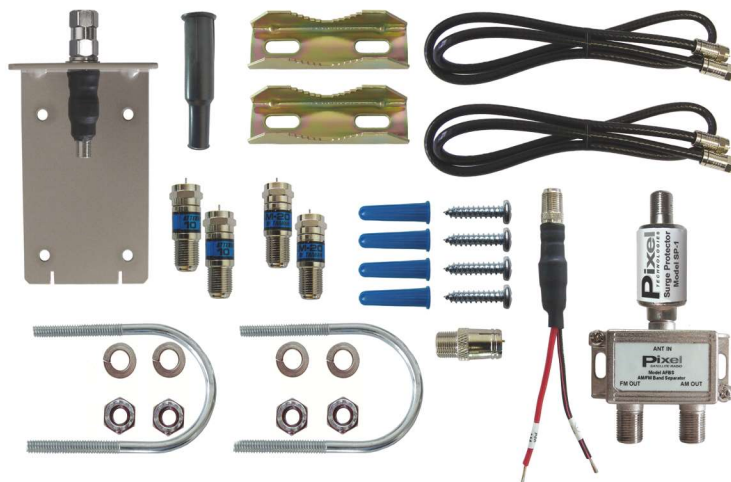

AFHD-4

AM/FM/HD ANTENNA

**PIXEL TECHNOLOGIES
ORIGINAL PRODUCT**

AM/FM/HD LONG RANGE ANTENNA KIT

High quality design and crastmanship for superior reception

Our industry leading AM/FM/HD antenna provides unmatched performance and reception of AM/FM/HD signals. Sitting 48" tall, it is designed as an omni directional antenna with a rugged, high quality design that can withstand winds upwards of 100mps.

Complete AM/FM/HD Radio Installation Kit

Everything you need to combine AM/FM/HD signals into one RG-6 cable for a clean installation.

Details

Antenna Length	48 Inches
AM Band Frequency	500 KHz -1750 KHz
FM Band Frequency	88 MHz - 108 MHz
Ground Plane Required	None
AM/FM Pass-band Loss	<1dB
AM Load Impedance	300 ohms
FM Load Impedance	75 ohms
Antenna Beam Width	Omni-directional